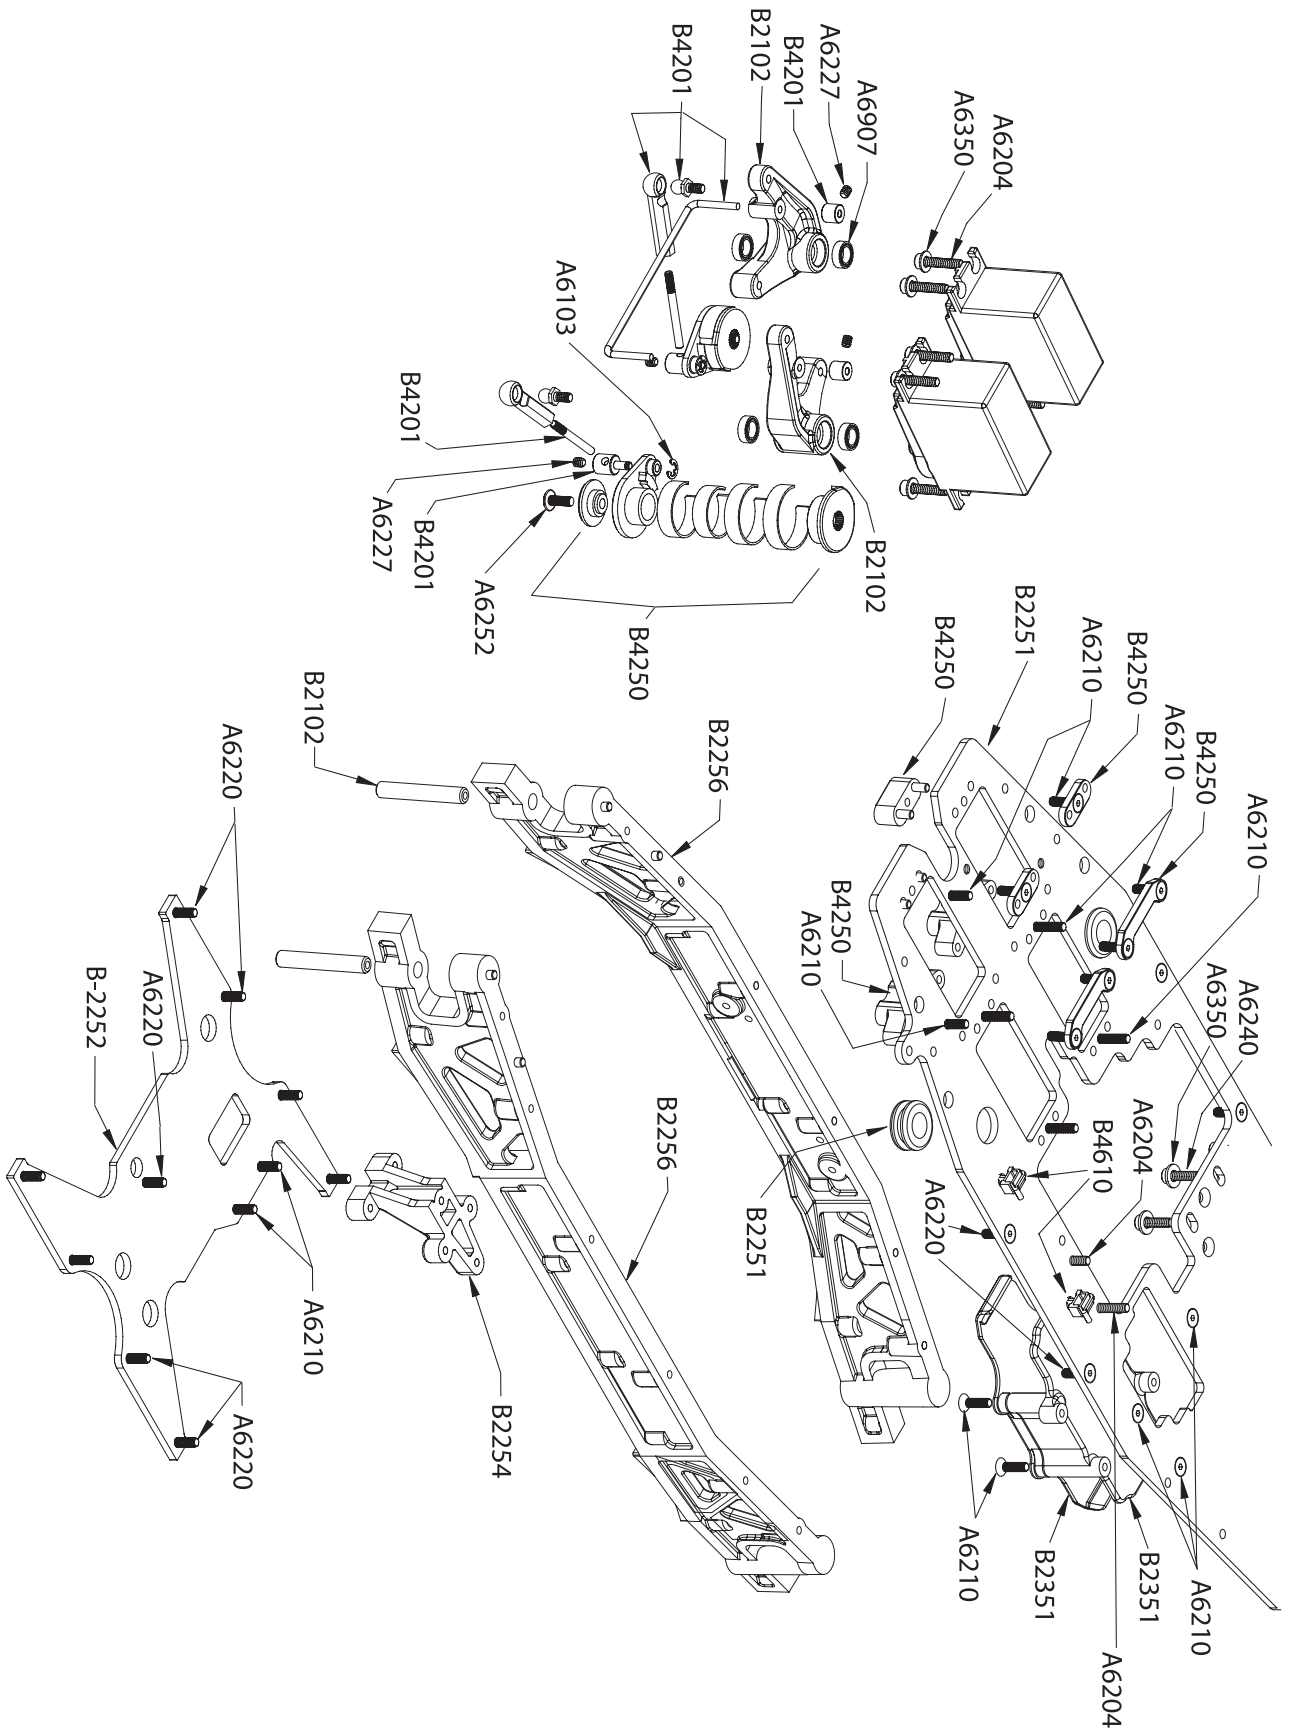

Receiver Pack

LOSB9950 5 Cell 6V 1100 mAh Ni-MH Receiver Pack (LST/2).....	\$31.99
--	---------

Misc.

DYN1432 5 Cell Ni-MH (flat) Receiver Pack w/Charger.....	\$39.99
--	---------

TRANSMISSION ASSEMBLY

Chassis