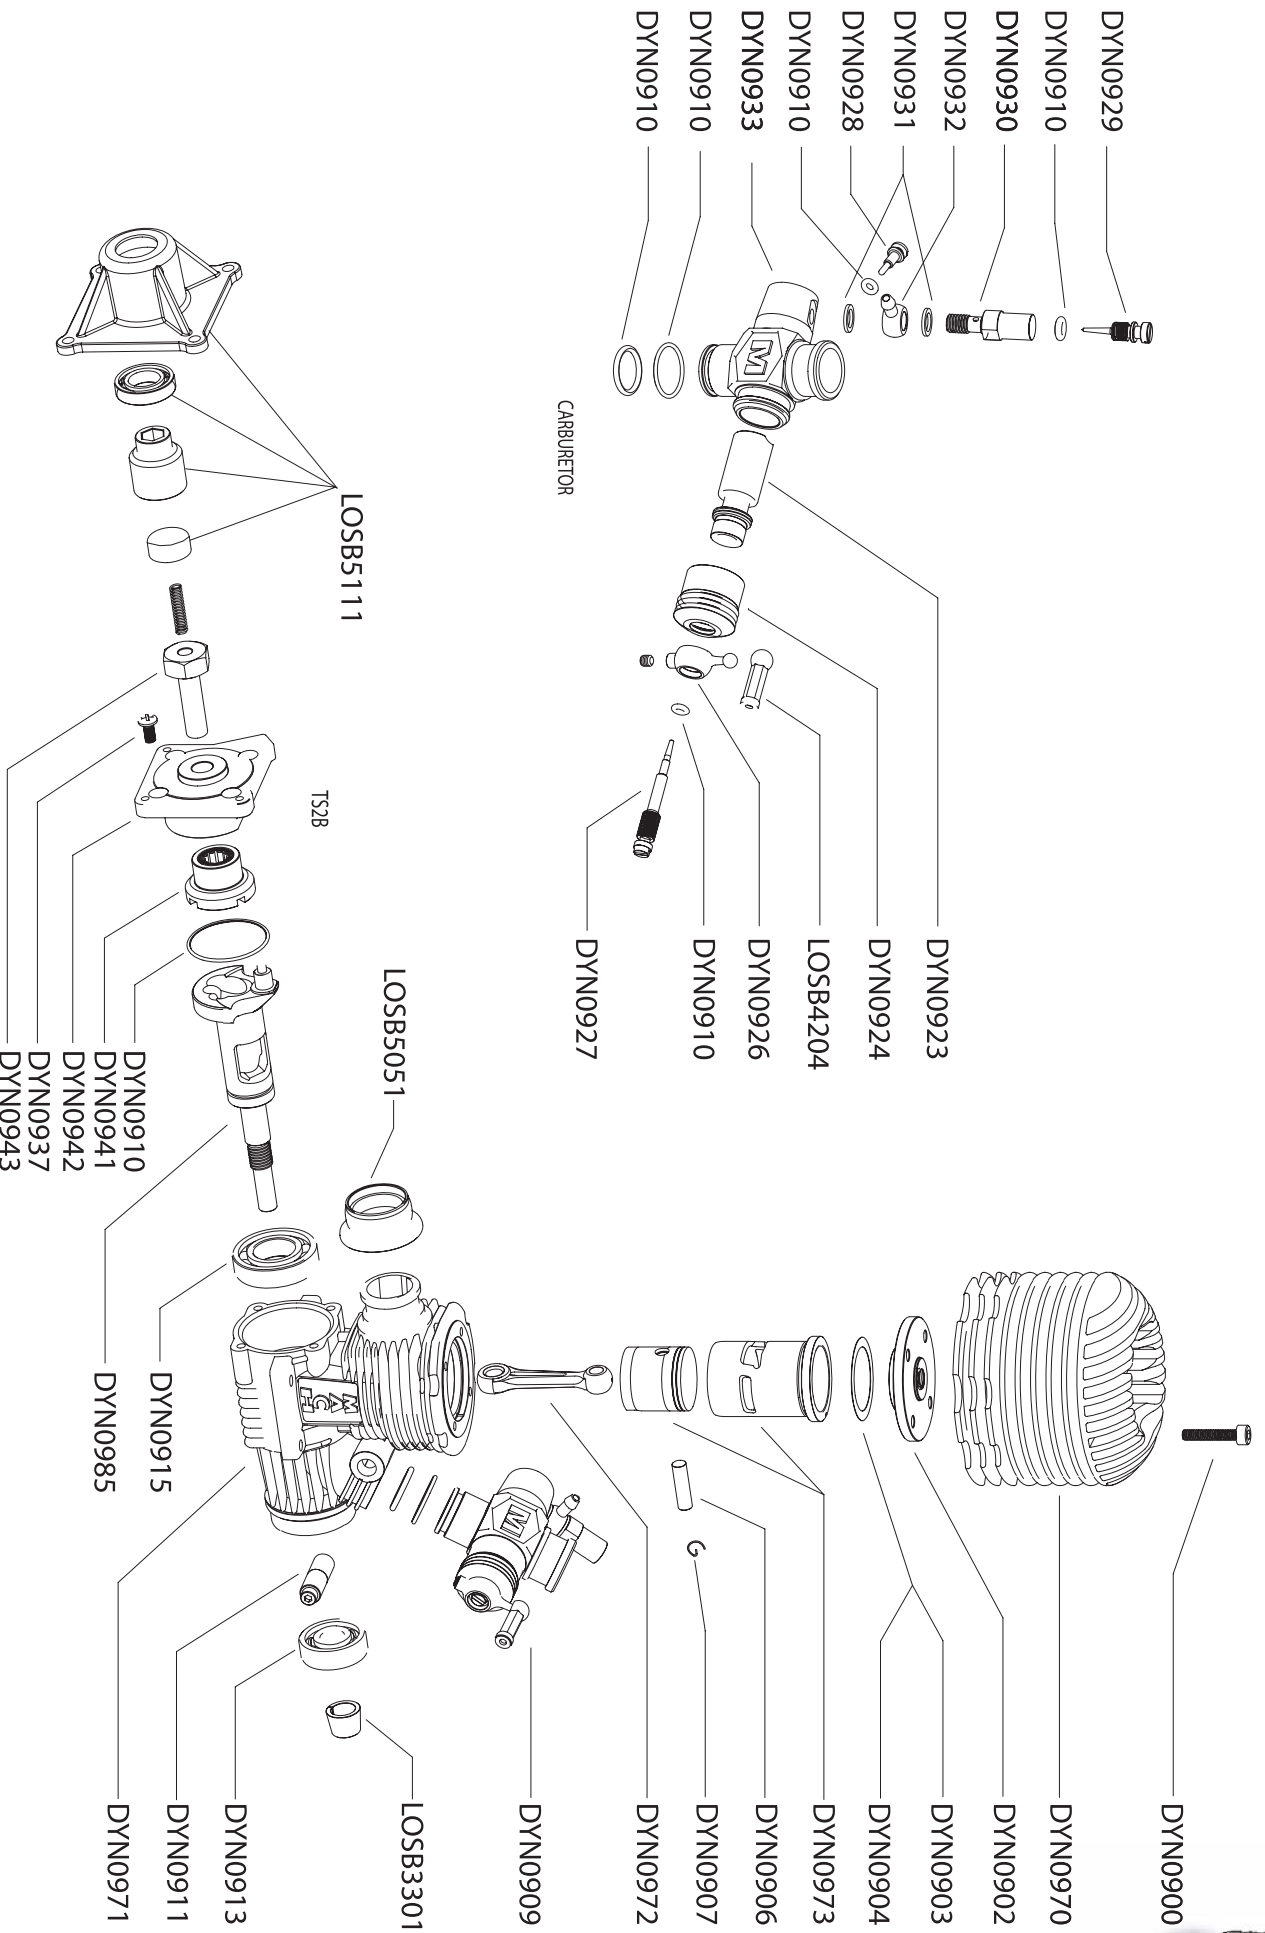

FRONT ASSEMBLY

REAR ASSEMBLY

Spin Start

MACH 427 Exploded View

PICK YOUR POWER

Nitro or electric, Team Losi Sport ready-to-run trucks will have you on the fast track to the finish line from the moment you hit the dirt. That's because Team Losi puts their years of race-proven design and a long list of features into each vehicle they design.